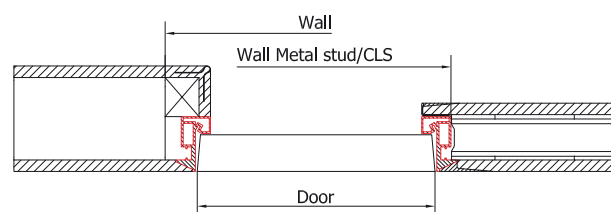

OPENING DOORS

Argenta[®] Invisidoor[®]
patented technology

Product

- Invisible aluminium frame for internal doors

Advantages

- **Attractive:** no frame visible around door
- **Efficient installation:** door and frame installed together
 - only 1-site visit
 - door and frame assembled at factory
- **Can be used anywhere:**
 - suitable for all standard door openings (new builds and renovations)
 - suitable for door widths 40 mm, 37 mm and 35 mm
- **Compact:** suitable for brickwork and walls of minimum 60 mm thick
- **Strong frame/case construction** thanks to:
 - integrated corner trim connector
 - sturdy, simple attachment to wall using dowels
- **No cracks in the plaster** thanks to
 - strong construction and minimal frame expansion
 - better adhesion of plasterwork to profile

Standard door accessories supplied:

- invisible adjustable hinge - Argenta Invisible
- magnetic lock
- seal around frame absorbs door closing impact

Dimensions

- **Standard**
 - height: 2015 mm/2115mm/2315 mm
 - width: 630/680/730/780/830/930/1030/1230
- **Made to measure** (on request)

www.invisidoor.eu

Opening directions / 4 models

• Invisidoor OUT

Left / EN

Right / EN

• Invisidoor IN

Left / EN

Right / EN