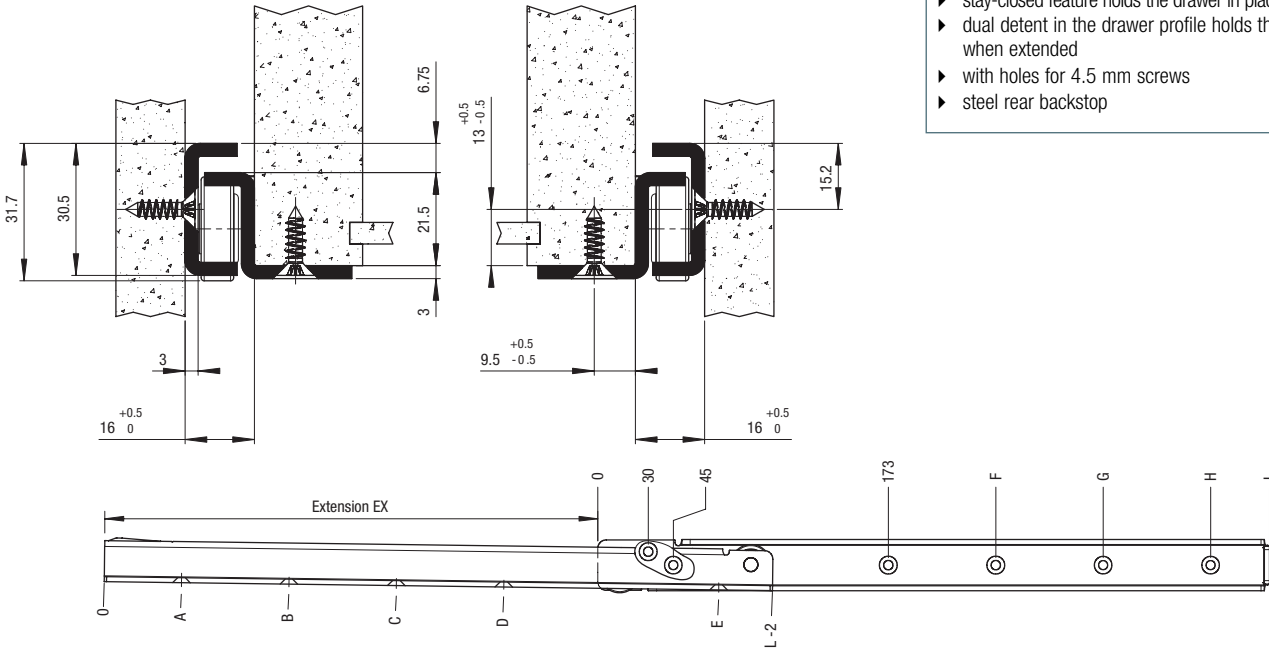

FR 206

SLIDE TYPE:	Regular-Extension Drawer Slide
MOUNTING:	Bottom Mount

WIDTH:	16 mm (0.63 in.)
LOAD CAPACITY:	dynamic up to 100 kg (225 lbs.)

MATERIAL:	steel, galvanized
------------------	-------------------

FEATURES:	steel ball bearings
------------------	---------------------

SPECIFICATIONS:	<ul style="list-style-type: none"> ▶ stay-closed feature holds the drawer in place when closed ▶ dual detent in the drawer profile holds the drawer in place when extended ▶ with holes for 4.5 mm screws ▶ steel rear backstop
------------------------	---