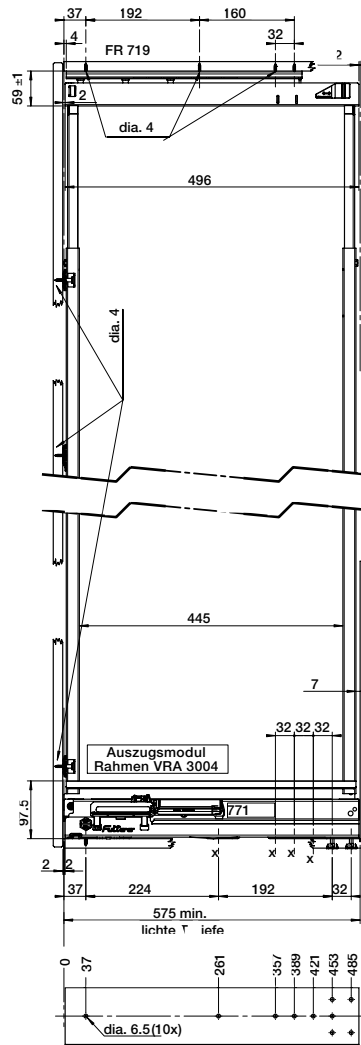

FR 3004 EZC Pantry Cabinet Pull-out System with a Progressive-Action Full-Extension Drawerslide and Top Guide

Complete Set Order information:

Material: Cold rolled steel, powder coated
Bearing material: Top Guide: Ballbearing
 Bottom Slide: High-impact Delrin rollers
Color: Silver
 To order please specify set order number

Features

- ↪ This new pantry cabinet pull-out system incorporates our very popular FR771 bottom slide with a new **E-Z-Close automatic self-closing and slam-resistant** feature
- ↪ This feature is another first of its type in the industry
- ↪ The baskets are infinitely adjustable up or down via an ingenious basket holder clip
- ↪ The door panel holders allow the door to be adjusted three dimensionally
- ↪ Very smooth and quiet running qualities
- ↪ Other sizes are available on request

Description	Inside Height Range from min. mm/in. to max. mm/in.	Min. Inside Width mm/in.	Basket Width mm/in.	Number of Baskets	C mm/in.	D mm/in.	In-Stock Item Numbers
FR3004.A.140	1216/48 1437/56.5	160/6.3	140/5.5	4	788/31	1084/42.68	30801
FR3004.A.210	1216/48 1437/56.5	230/9.1	210/8.25	4	788/31	1084/42.68	30811
FR3004.A.280	1216/48 1437/56.5	300/11.8	280/11	4	788/31	1084/42.68	30821
FR3004.A.350	1216/48 1437/56.5	350/13.8	350/13.75	4	788/31	1084/42.68	30831
FR3004.B.140	1882/74 2103/82.75	160/6.3	140/5.5	5	1454/57.24	1750/68.96	30841
FR3004.B.210	1882/74 2103/82.75	230/9.1	210/8.25	5	1454/57.24	1750/68.96	30851
FR3004.B.280	1882/74 2103/82.75	300/11.8	280/11	5	1454/57.24	1750/68.96	30861
FR3004.B.350	1882/74 2103/82.75	350/13.8	350/13.75	5	1454/57.24	1750/68.96	30871

Packing: per set, consisting of: bottom slide, tubular frame, top guide, baskets, basket holder clips, and mounting instructions

FR 3004 EZC Pantry Cabinet Pull-out System with a Progressive-Action Full-Extension Drawerslide and Top Guide