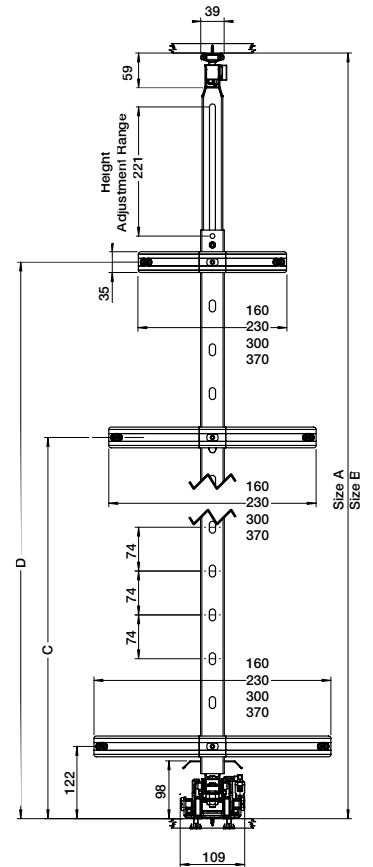

FR 3004 EZC Pantry Cabinet Pull-out System with a Progressive-Action Full-Extension Drawerslide and Top Guide

Complete Set Order information:

Material: Cold rolled steel, powder coated
Bearing material: Top Guide: Ballbearing
 Bottom Slide: High-impact Delrin rollers
Color: Silver
 To order please specify set order number

Features

- ↪ This new pantry cabinet pull-out system incorporates our very popular FR771 bottom slide with a new **E-Z-Close automatic self-closing and slam-resistant** feature
- ↪ This feature is another first of its type in the industry
- ↪ The baskets are infinitely adjustable up or down via an ingenious basket holder clip
- ↪ The door panel holders allow the door to be adjusted three dimensionally
- ↪ Very smooth and quiet running qualities
- ↪ Other sizes are available on request

Description	Inside Height Range from min. mm/in. to max. mm/in.	Min. Inside Width mm/in.	Basket Width mm/in.	Number of Baskets	C mm/in.	D mm/in.	In-Stock Item Numbers
FR3004.A.140	1216/48 1437/56.5	160/6.3	140/5.5	4	788/31	1084/42.68	30801
FR3004.A.210	1216/48 1437/56.5	230/9.1	210/8.25	4	788/31	1084/42.68	30811
FR3004.A.280	1216/48 1437/56.5	300/11.8	280/11	4	788/31	1084/42.68	30821
FR3004.A.350	1216/48 1437/56.5	350/13.8	350/13.75	4	788/31	1084/42.68	30831
FR3004.B.140	1882/74 2103/82.75	160/6.3	140/5.5	5	1454/57.24	1750/68.96	30841
FR3004.B.210	1882/74 2103/82.75	230/9.1	210/8.25	5	1454/57.24	1750/68.96	30851
FR3004.B.280	1882/74 2103/82.75	300/11.8	280/11	5	1454/57.24	1750/68.96	30861
FR3004.B.350	1882/74 2103/82.75	350/13.8	350/13.75	5	1454/57.24	1750/68.96	30871

Packing: per set, consisting of: bottom slide, tubular frame, top guide, baskets, basket holder clips, and mounting instructions

FR 3004 EZC Pantry Cabinet Pull-out System with a Progressive-Action Full-Extension Drawerslide and Top Guide