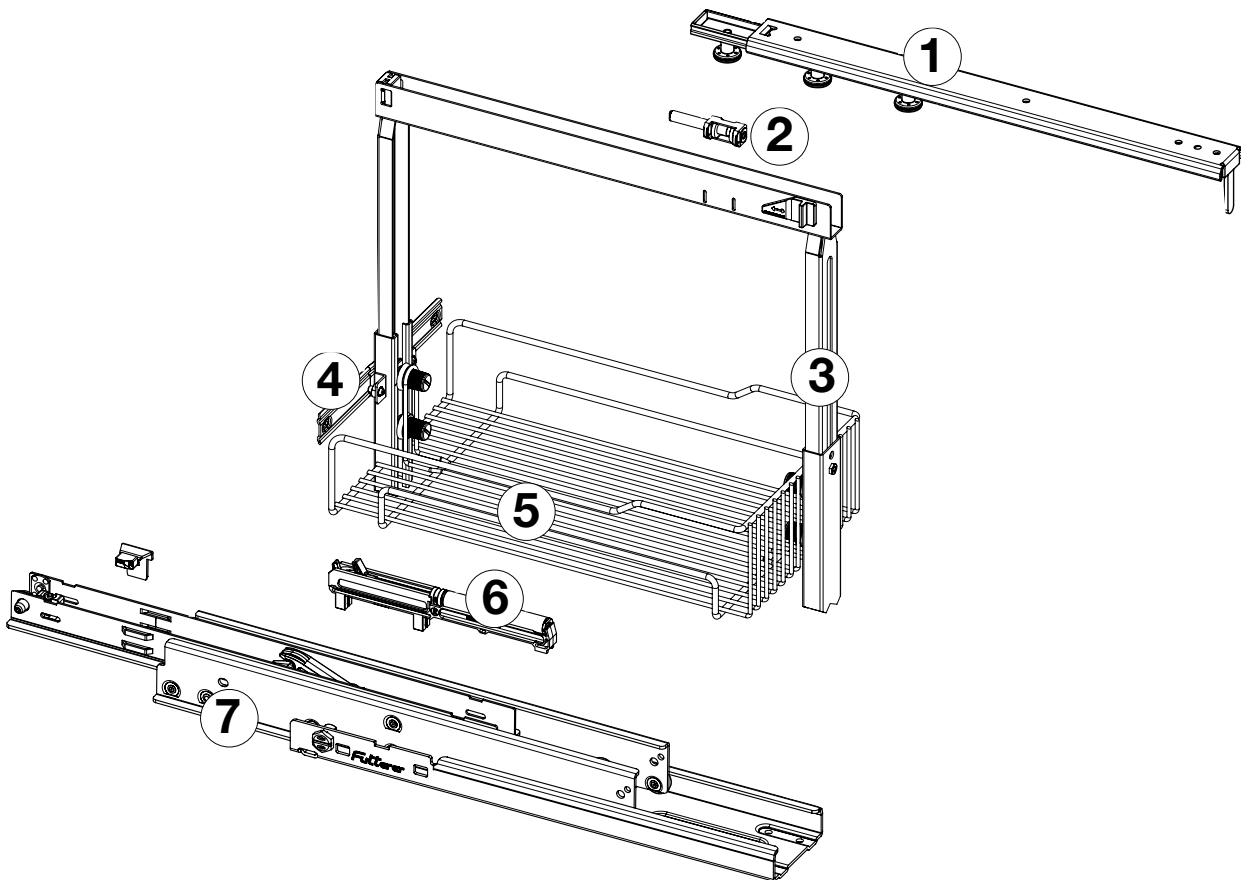

FR 3004 EZC Pantry Cabinet Pull-out System with a Progressive-Action Full-Extension Drawerslide and Top Guide

Complete Set Order information:

Material: Cold rolled steel, powder coated
Bearing material: Top Guide: Ballbearing
 Bottom Slide: High-impact Delrin rollers
Color: Silver
 To order please specify set order number

Features

- ↪ This new pantry cabinet pull-out system incorporates our very popular FR771 bottom slide with a new **E-Z-Close automatic self-closing and slam-resistant** feature
- ↪ This feature is another first of its type in the industry
- ↪ The baskets are infinitely adjustable up or down via an ingenious basket holder clip
- ↪ The door panel holders allow the door to be adjusted three dimensionally
- ↪ Very smooth and quiet running qualities
- ↪ Other sizes are available on request

Description	Inside Height Range from min. mm/in. to max. mm/in.	Min. Inside Width mm/in.	Basket Width mm/in.	Number of Baskets	C mm/in.	D mm/in.	In-Stock Item Numbers
FR3004.A.140	1216/48 1437/56.5	160/6.3	140/5.5	4	788/31	1084/42.68	30801
FR3004.A.210	1216/48 1437/56.5	230/9.1	210/8.25	4	788/31	1084/42.68	30811
FR3004.A.280	1216/48 1437/56.5	300/11.8	280/11	4	788/31	1084/42.68	30821
FR3004.A.350	1216/48 1437/56.5	350/13.8	350/13.75	4	788/31	1084/42.68	30831
FR3004.B.140	1882/74 2103/82.75	160/6.3	140/5.5	5	1454/57.24	1750/68.96	30841
FR3004.B.210	1882/74 2103/82.75	230/9.1	210/8.25	5	1454/57.24	1750/68.96	30851
FR3004.B.280	1882/74 2103/82.75	300/11.8	280/11	5	1454/57.24	1750/68.96	30861
FR3004.B.350	1882/74 2103/82.75	350/13.8	350/13.75	5	1454/57.24	1750/68.96	30871

Packing: per set, consisting of: bottom slide, tubular frame, top guide, baskets, basket holder clips, and mounting instructions

FR 3004 EZC Pantry Cabinet Pull-out System with a Progressive-Action Full-Extension Drawerslide and Top Guide