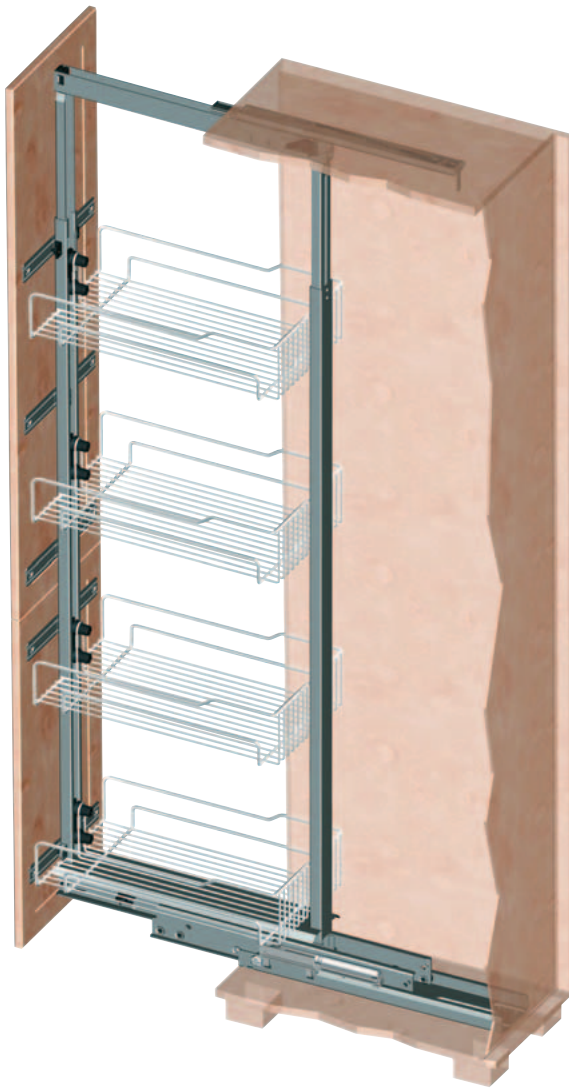

FR 3004 EZC Pantry Cabinet Pull-out System with a Progressive-Action Full-Extension Drawerslide and Top Guide

Complete Set Order information:

Material: Cold rolled steel, powder coated
Bearing material: Top Guide: Ballbearing
 Bottom Slide: High-impact Delrin rollers
Color: Silver
 To order please specify set order number

Features

- ↪ This new pantry cabinet pull-out system incorporates our very popular FR771 bottom slide with a new **E-Z-Close automatic self-closing and slam-resistant** feature
- ↪ This feature is another first of its type in the industry
- ↪ The baskets are infinitely adjustable up or down via an ingenious basket holder clip
- ↪ The door panel holders allow the door to be adjusted three dimensionally
- ↪ Very smooth and quiet running qualities
- ↪ Other sizes are available on request

Description	Inside Height Range from min. mm/in. to max. mm/in.	Min. Inside Width mm/in.	Basket Width mm/in.	Number of Baskets	C mm/in.	D mm/in.	In-Stock Item Numbers
FR3004.A.140	1216/48 1437/56.5	160/6.3	140/5.5	4	788/31	1084/42.68	30801
FR3004.A.210	1216/48 1437/56.5	230/9.1	210/8.25	4	788/31	1084/42.68	30811
FR3004.A.280	1216/48 1437/56.5	300/11.8	280/11	4	788/31	1084/42.68	30821
FR3004.A.350	1216/48 1437/56.5	350/13.8	350/13.75	4	788/31	1084/42.68	30831
FR3004.B.140	1882/74 2103/82.75	160/6.3	140/5.5	5	1454/57.24	1750/68.96	30841
FR3004.B.210	1882/74 2103/82.75	230/9.1	210/8.25	5	1454/57.24	1750/68.96	30851
FR3004.B.280	1882/74 2103/82.75	300/11.8	280/11	5	1454/57.24	1750/68.96	30861
FR3004.B.350	1882/74 2103/82.75	350/13.8	350/13.75	5	1454/57.24	1750/68.96	30871

Packing: per set, consisting of: bottom slide, tubular frame, top guide, baskets, basket holder clips, and mounting instructions

FR 3004 EZC Pantry Cabinet Pull-out System with a Progressive-Action Full-Extension Drawerslide and Top Guide