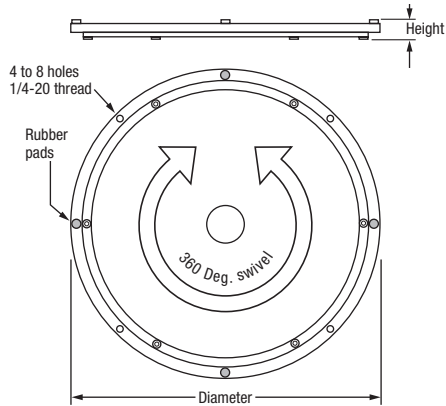

# FR 314 FR 318 FR 324 FR 330

<b>PRODUCT TYPE:</b>	Swivel
<b>MOUNTING:</b>	Floor Mount

<b>DIAMETER:</b>	FR 314: <b>325 mm (12.75 in.)</b> FR 318: <b>442mm (17.5 in.)</b> FR 324: <b>600 mm (23.75 in.)</b> FR 330: <b>750 mm (29.5 in.)</b>
<b>LOAD CAPACITY:</b>	FR 314: <b>90 kg (200 lbs.)</b> FR 318: <b>181 kg (400 lbs.)</b> FR 324: <b>363 kg (800 lbs.)</b> FR 330: <b>544 kg (1200 lbs.)</b>

<b>SPECIFICATIONS:</b>	<ul style="list-style-type: none"> <li>▶ swivel rotates 360°</li> <li>▶ rubber pads make operation very silent</li> <li>▶ outer ring has 1/4-20 thread holes for machine screws</li> <li>▶ inner ring has countersunk holes for wood screws</li> </ul>
------------------------	--

Description	Diameter		Height		Packing Unit	Weight		Order No. anodized
	mm	in	mm	in		kg	lbs	
FR 314	325	12.75	16	0.63	10 pieces per box	*	*	*
FR 318	442	17.5	19	0.75	10 pieces per box	*	*	600007
FR 324	600	23.75	25	1.00	5 pieces per box	*	*	6000011
FR 330	750	29.5	25	1.00	5 pieces per box	*	*	*
* on request								