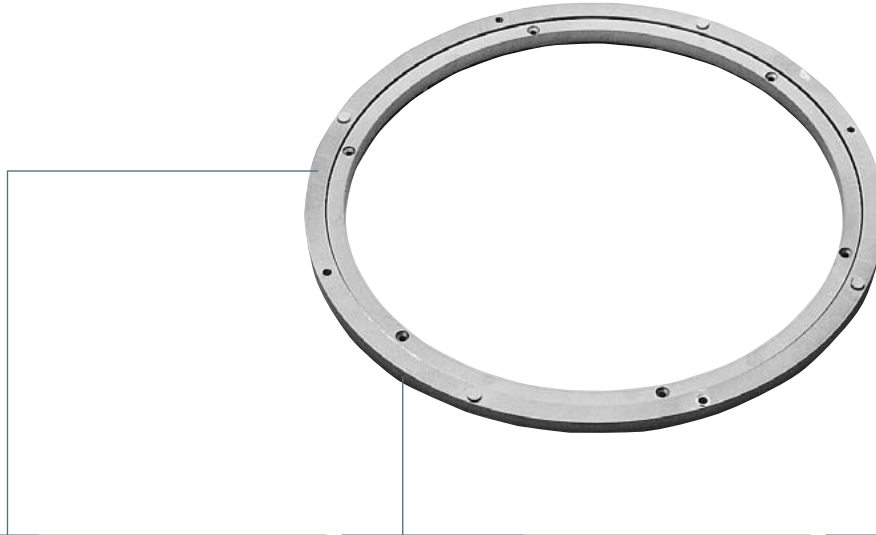

# FR 314 FR 318 FR 324 FR 330

<b>PRODUCT TYPE:</b>	Swivel
<b>MOUNTING:</b>	Floor Mount

<b>DIAMETER:</b>	FR 314: <b>325 mm (12.75 in.)</b> FR 318: <b>442mm (17.5 in.)</b> FR 324: <b>600 mm (23.75 in.)</b> FR 330: <b>750 mm (29.5 in.)</b>
<b>LOAD CAPACITY:</b>	FR 314: <b>90 kg (200 lbs.)</b> FR 318: <b>181 kg (400 lbs.)</b> FR 324: <b>363 kg (800 lbs.)</b> FR 330: <b>544 kg (1200 lbs.)</b>

<b>MATERIAL:</b>	<ul style="list-style-type: none"> <li>▶ aluminum</li> <li>▶ color anodized</li> </ul>
------------------	--

<b>FEATURES</b>	ball bearings with very smooth action
-----------------	---------------------------------------

<b>SPECIFICATIONS:</b>	<ul style="list-style-type: none"> <li>▶ swivel rotates 360°</li> <li>▶ rubber pads make operation very silent</li> <li>▶ outer ring has 1/4-20 thread holes for machine screws</li> <li>▶ inner ring has countersunk holes for wood screws</li> </ul>
------------------------	--