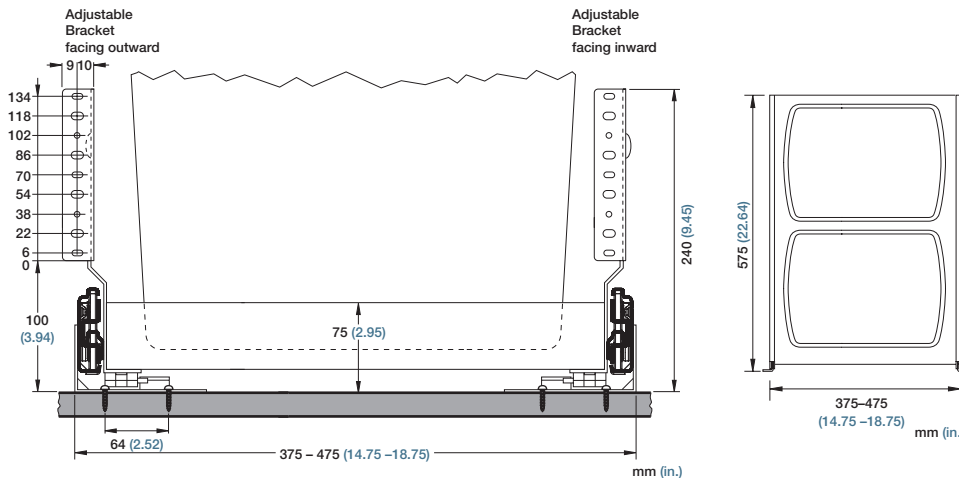

# FR 3610

<b>SLIDE TYPE:</b>	Waste Basket Pull-out with ECD Easy Close Device
<b>MOUNTING:</b>	Floor Mount

<b>WIDTH:</b>	375 to 475 mm (14.75 in. to 18.75 in.)
<b>LOAD CAPACITY:</b>	dynamic up to 80 kg (175 lbs.)

6-way adjustable front bracket facing inward

**MATERIAL:** slide: powder coated cold rolled steel  
tray: polystyrene

**FEATURES:** High-impact Delrin rollers

**SPECIFICATION DETAILS:**

- ▶ A very versatile pull-out for kitchen base cabinets
- ▶ This new waste bin pull-out system incorporates our new FR 790 slide with a new **ECD Soft Closing and slam-resistant** feature.
- ▶ The **FR 790 drawer slide** with its **progressive action function** and an unmatched **weight capacity of 175 lbs.** will **protect** this pull-out from **any abuse**.
- ▶ It's design allows the use of commonly available plastic waste bins such as "Rubbermaid".
- ▶ Several configuration and combinations are possible
- ▶ The build-in width is adjustable for various cabinet dimensions
- ▶ 6-way adjustable front bracket reversible for any door application
- ▶ A vacuum formed tray serves as a cradle for the waste bin which is trimable within the specified width range.
- ▶ An optional FR 3611 Cleaning Utensil Carrying Caddy adds convenience.

FR 3610 Waste Basket Pull-out Length		Inside Cabinet Width				Min. Inside Cabinet Height	Weight	Order No.				
mm	in	Extension	from:	to:	mm				in.	kg	lbs	white
575	22.64	600	23.62	375	14.75	475	18.75	490	19.29	*	*	92050
Packing Unit: per set (without plastic waste basket)										* on request		