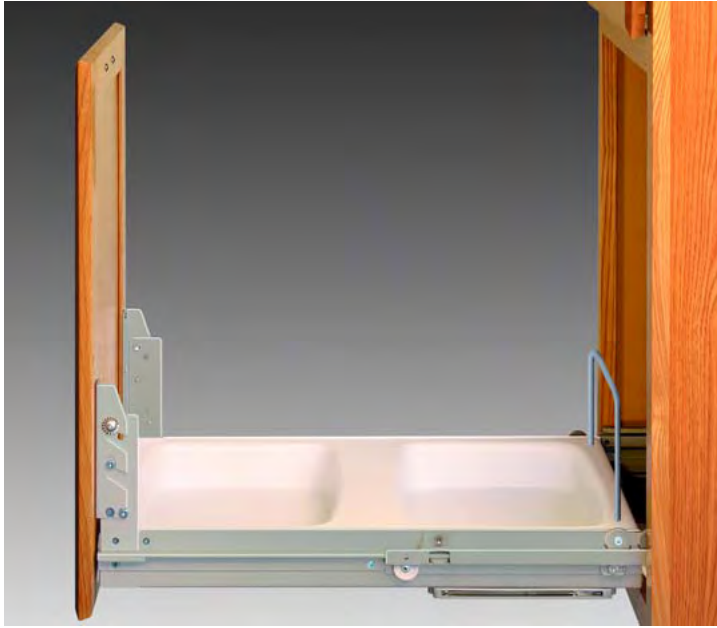

# FR 3610

<b>SLIDE TYPE:</b>	Waste Basket Pull-out with ECD Easy Close Device
<b>MOUNTING:</b>	Floor Mount

<b>WIDTH:</b>	375 to 475 mm (14.75 in. to 18.75 in.)
<b>LOAD CAPACITY:</b>	dynamic up to 80 kg (175 lbs.)

**Optional:**

<b>Description:</b>	FR 3611 Cleaning Utensil Carrying Caddy
<b>Material:</b>	Chrome
<b>Order Number:</b>	81003
<b>MSRP:</b>	
<b>Packing:</b>	per piece

6-way adjustable front bracket facing outward

6-way adjustable front bracket facing inward

**MATERIAL:** slide: powder coated cold rolled steel  
tray: polystyrene

**FEATURES:** High-impact Delrin rollers

**SPECIFICATION DETAILS:**

- ▶ A very versatile pull-out for kitchen base cabinets
- ▶ This new waste bin pull-out system incorporates our new FR 790 slide with a new **ECD Soft Closing and slam-resistant** feature.
- ▶ The **FR 790 drawer slide** with its **progressive action function** and an unmatched **weight capacity of 175 lbs.** will **protect** this pull-out from **any abuse**.
- ▶ It's design allows the use of commonly available plastic waste bins such as "Rubbermaid".
- ▶ Several configuration and combinations are possible
- ▶ The build-in width is adjustable for various cabinet dimensions
- ▶ 6-way adjustable front bracket reversible for any door application
- ▶ A vacuum formed tray serves as a cradle for the waste bin which is trimable within the specified width range.
- ▶ An optional FR 3611 Cleaning Utensil Carrying Caddy adds convenience.