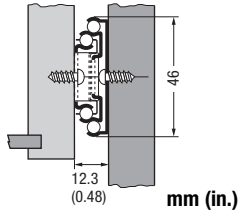

FEATURES:	steel ball bearings
------------------	---------------------

SPECIFICATIONS:	<ul style="list-style-type: none"> ▶ precision ball bearing drawer slide for medium-duty applications in office and residential furniture ▶ drawer profile features an easy to operate disconnect finger release trigger ▶ system 32 compatible hole locations ▶ drawer slide is non-handed, and has a hold-close detent
------------------------	--

12.3 mm (0.48 in.) is the actual size of the slide.
Allow a min. of 12.7 mm (0.50 in.) for clearance.

NOTE:	▶ The compatible regular extension sister model FR 5005
--------------	---

CAUTION:	Both rear mounting brackets plastic and steel only work properly if screw (see screw page) is used
-----------------	--