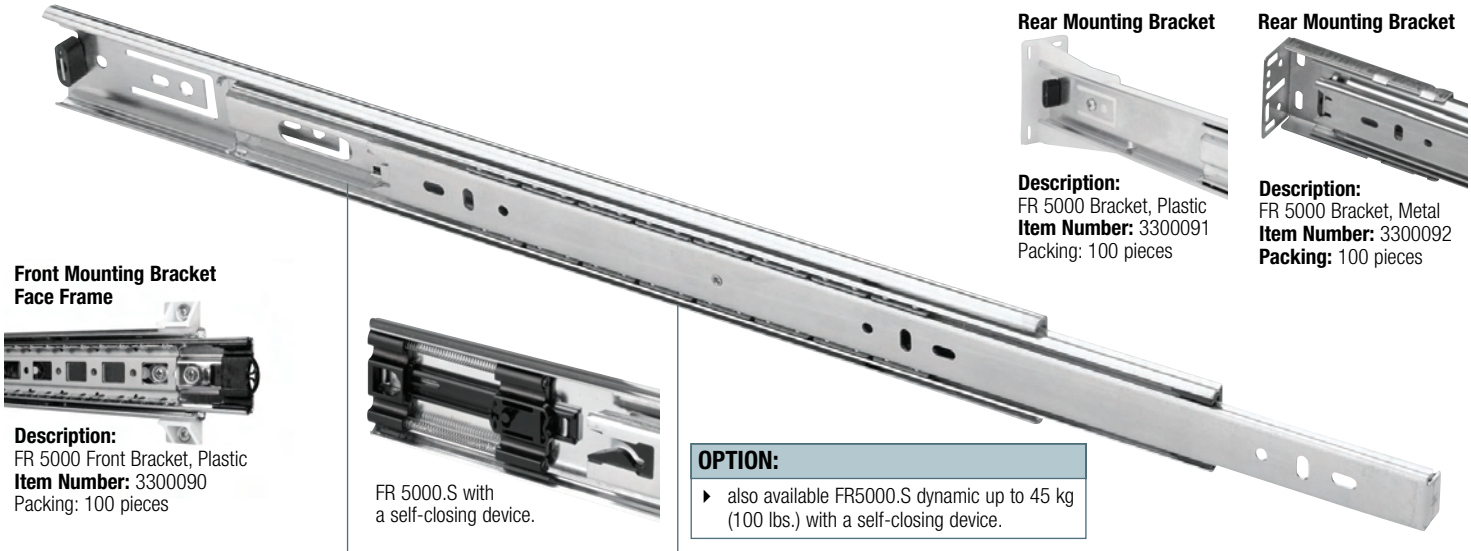

FR 5000

SLIDE TYPE:	Full-Extension Ball Bearing Drawer Slide - Standard Version
MOUNTING:	Side Mount

WIDTH:	12.3 mm (0.48 in.)
LOAD CAPACITY:	dynamic up to 45 kg (100 lbs.)

Front Mounting Bracket Face Frame

Description:
FR 5000 Front Bracket, Plastic
Item Number: 3300090
Packing: 100 pieces

FR 5000.S with
a self-closing device.

OPTION:

▶ also available FR5000.S dynamic up to 45 kg (100 lbs.) with a self-closing device.

FEATURES:	steel ball bearings
------------------	---------------------

SPECIFICATIONS:	<ul style="list-style-type: none"> ▶ precision ball bearing drawer slide for medium-duty applications in office and residential furniture ▶ drawer profile features an easy to operate disconnect finger release trigger ▶ system 32 compatible hole locations ▶ drawer slide is non-handed, and has a hold-close detent
------------------------	--

12.3 mm (0.48 in.) is the actual size of the slide.
Allow a min. of 12.7 mm (0.50 in.) for clearance.

NOTE:	▶ The compatible regular extension sister model FR 5005
--------------	---

CAUTION:	Both rear mounting brackets plastic and steel only work properly if screw (see screw page) is used
-----------------	--