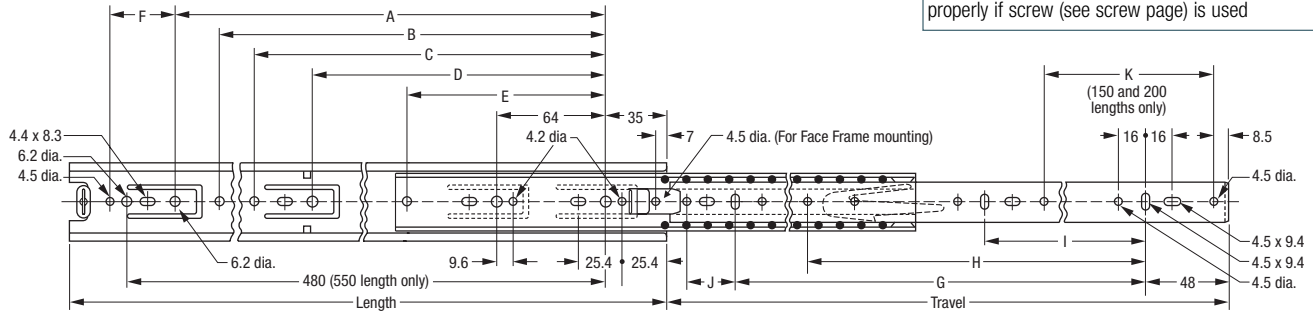

FEATURES:	steel ball bearings
------------------	---------------------

SPECIFICATIONS:	<ul style="list-style-type: none"> ▶ precision ball bearing drawer slide for medium-duty applications in office and residential furniture ▶ drawer profile features an easy to operate disconnect finger release trigger ▶ system 32 compatible hole locations ▶ drawer slide is non-handed, and has a hold-close detent
------------------------	--

12.3 mm (0.48 in.) is the actual size of the slide.
Allow a min. of 12.7 mm (0.50 in.) for clearance.

NOTE:	▶ The compatible regular extension sister model FR 5005
--------------	---

CAUTION:	Both rear mounting brackets plastic and steel only work properly if screw (see screw page) is used
-----------------	--