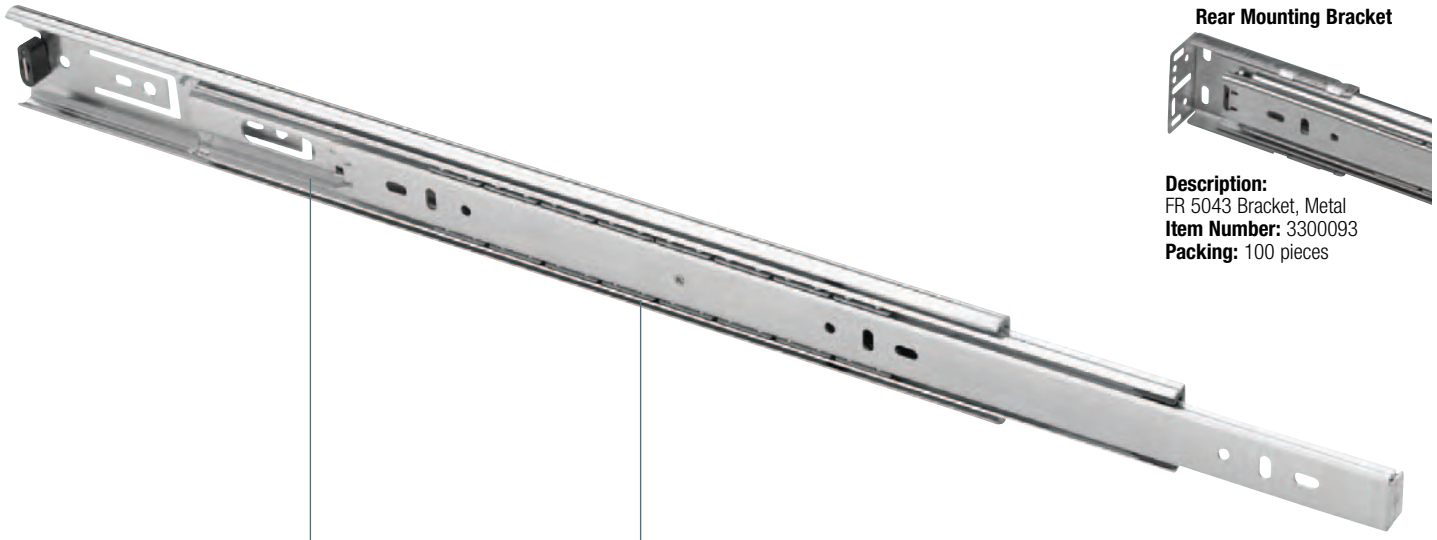

FR 5043

SLIDE TYPE:	Full-Extension Ball Bearing Drawer Slide - Standard Version
MOUNTING:	Side Mount

WIDTH:	12.7 mm (0.5 in.)
LOAD CAPACITY:	dynamic up to 45 kg (100 lbs.)

Rear Mounting Bracket

Description:
FR 5043 Bracket, Metal
Item Number: 3300093
Packing: 100 pieces

MATERIALS:	cold rolled steel
-------------------	-------------------

FEATURES:	steel ball bearings
------------------	---------------------

SPECIFICATIONS:	<ul style="list-style-type: none"> ▶ precision ball bearing drawer slide for medium-duty applications in office and residential furniture ▶ drawer profile features an easy to operate disconnect finger release trigger ▶ system 32 compatible hole locations ▶ drawer slide is non-handed, and has a hold-close detent
------------------------	--

12.7 mm (0.5 in.) is the actual size of the slide. Allow a min. of 13.1 mm (0.52 in.) for clearance.

NOTE:	<ul style="list-style-type: none"> ▶ The compatible regular extension sister model FR 5005 ▶ Over travel version on request
--------------	---