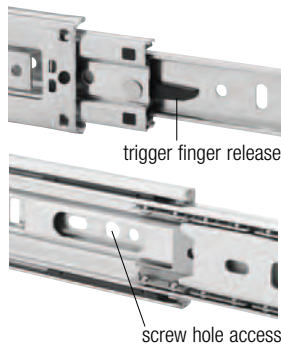

FR 5043

SLIDE TYPE:	Full-Extension Ball Bearing Drawer Slide - Standard Version
MOUNTING:	Side Mount

WIDTH:	12.7 mm (0.5 in.)
LOAD CAPACITY:	dynamic up to 45 kg (100 lbs.)

Rear Mounting Bracket

Description:
FR 5043 Bracket, Metal
Item Number: 3300093
Packing: 100 pieces

MATERIALS:	cold rolled steel
-------------------	-------------------

FEATURES:	steel ball bearings
------------------	---------------------

SPECIFICATIONS:	<ul style="list-style-type: none"> ▶ precision ball bearing drawer slide for medium-duty applications in office and residential furniture ▶ drawer profile features an easy to operate disconnect finger release trigger ▶ system 32 compatible hole locations ▶ drawer slide is non-handed, and has a hold-close detent
------------------------	--

12.7 mm (0.5 in.) is the actual size of the slide. Allow a min. of 13.1 mm (0.52 in.) for clearance.

NOTE:	<ul style="list-style-type: none"> ▶ The compatible regular extension sister model FR 5005 ▶ Over travel version on request
--------------	---