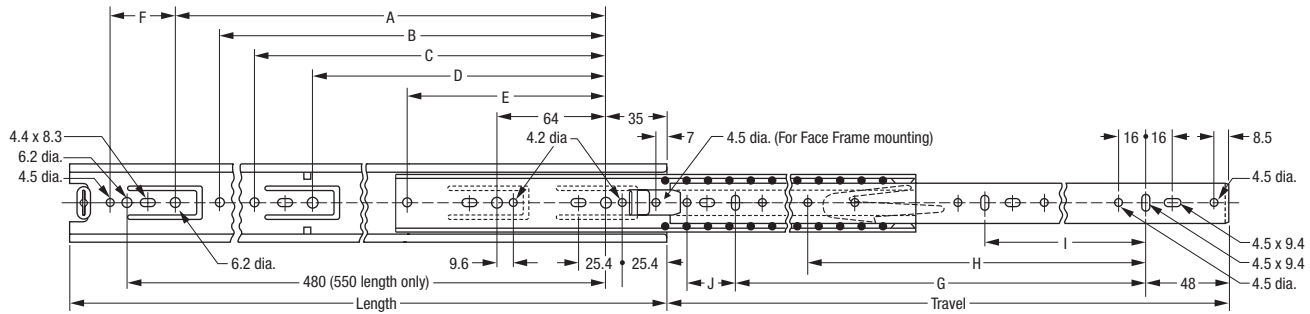

NOTE:	▶ The compatible regular extension sister model FR 5005 ▶ Over travel version on request

CAUTION:	Rear mounting brackets only work properly if screw (see screw page) is used