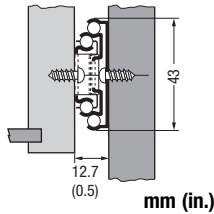

FR 5043

SLIDE TYPE:	Full-Extension Ball Bearing Drawer Slide - Standard Version
MOUNTING:	Side Mount

WIDTH:	12.7 mm (0.5 in.)
LOAD CAPACITY:	dynamic up to 45 kg (100 lbs.)

Rear Mounting Bracket

Description:
FR 5043 Bracket, Metal
Item Number: 3300093
Packing: 100 pieces

MATERIALS:	cold rolled steel
-------------------	-------------------

FEATURES:	steel ball bearings
------------------	---------------------

SPECIFICATIONS:	<ul style="list-style-type: none"> ▶ precision ball bearing drawer slide for medium-duty applications in office and residential furniture ▶ drawer profile features an easy to operate disconnect finger release trigger ▶ system 32 compatible hole locations ▶ drawer slide is non-handed, and has a hold-close detent
------------------------	--

12.7 mm (0.5 in.) is the actual size of the slide. Allow a min. of 13.1 mm (0.52 in.) for clearance.

NOTE:	<ul style="list-style-type: none"> ▶ The compatible regular extension sister model FR 5005 ▶ Over travel version on request
--------------	---