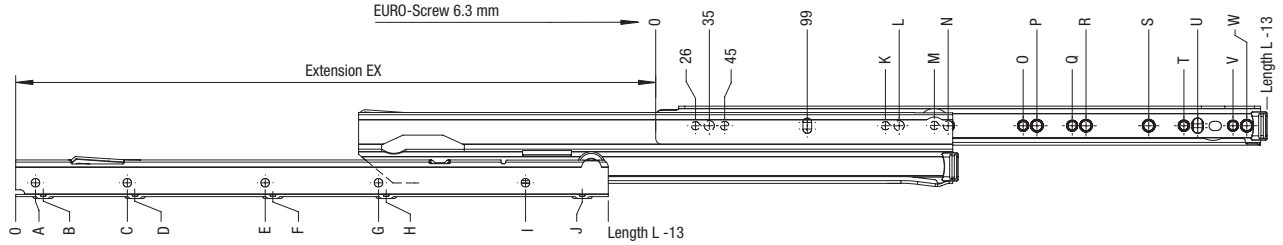

FR 6500

SLIDE TYPE:	Full-Extension Drawer Slide - Telescopic-Action
MOUNTING:	Bottom Mount

WIDTH:	12 mm (0.47 in.)
LOAD CAPACITY:	dynamic up to 65 kg (150 lbs.)

Length L	EX	A	B	C	D	E	F	G	H	I	J	K	L	M
mm in	mm in	mm in	mm in	mm in	mm in	mm in	mm in	mm in	mm in	mm in	mm in	mm in	mm in	mm in
200* 7.87	200 7.87		42 1.65								170 6.69	122 4.80	131 6.69	154 6.06
250* 9.84	200 7.87		28 1.10								220 8.66	186 7.32	195 7.68	218 8.58
300 11.81	320 12.60	41 1.61	46 1.81	137 5.39	142 5.59					233 9.17	270 10.63	250 9.84		282 11.10
350 13.79	370 14.57	27 1.06	32 1.26	187 7.36	192 7.56					283 11.14	320 12.60	250 9.84		282 11.10
400 15.74	420 16.54	13 0.51	18 0.71	237 9.33	242 9.53					333 13.11	370 14.57	250 9.84		282 11.10
450 17.72	470 18.50	31 1.26	36 1.42	287 11.30	292 11.50					383 15.09	420 16.54	250 9.84	259 10.20	282 11.10
500 19.69	540 21.26	17 0.67	22 0.87	113 4.45	118 4.65	337 13.27	342 13.46			433 17.05	470 18.50	250 9.84	259 10.20	282 11.10
550 21.65	570 22.44	35 1.38	40 1.57	163 6.42	168 6.61	387 15.24	392 15.43			483 19.02	520 20.47	250 9.84	259 10.20	282 11.10
600 23.62	620 24.41	21 0.83	26 1.02	213 8.39	218 8.58	437 17.20	442 17.40			533 20.98	570 22.40	250 9.84	259 10.20	282 11.10
650 25.59	670 26.38	39 1.54	44 1.73	263 10.35	268 10.55	487 19.17	492 19.37			583 22.95	620 24.41	250 9.84	259 10.20	282 11.10
700 27.56	740 29.13	25 0.98	30 1.18	190 7.48	185 7.28	313 12.32	318 12.52	537 21.14	542 21.34	633 24.92	670 26.38	250 9.84	259 10.20	282 11.10
750 29.53	770 30.32	43 1.69	48 1.89	240 9.45	235 9.25	363 14.29	368 14.49	587 23.11	592 23.31	683 26.89	720 28.35	250 9.84	259 10.20	282 11.10
800 31.50	820 32.28	29 1.14	34 1.34	285 11.22	226 8.90	413 16.26	418 16.46	637 25.08	642 25.28	733 28.86	770 30.32	250 9.84	259 10.20	282 11.10

*Has a removable overrun clip

chart continues below ▾

Length L	N	O	P	Q	R	S	T	U	V	Weight	Order No.	Order No.	Order No.
mm in	mm in	mm in	mm in	mm in	mm in	mm in	mm in	mm in	mm in	kg lbs	white	black	silver
200 7.87	163 6.42									0.79 1.74	1200	*	1400
250 9.84	227 8.94									0.97 2.14	1201	*	1401
300 11.81			227 8.94					259 10.20		1.18 2.60	1145	*	1402
350 13.79	291 11.46		227 8.94					259 10.20		1.36 3.00	1146	94401	1403
400 15.75	291 11.46		227 8.94					259 10.20		1.54 3.40	1147	94402	1404
450 17.72	291 11.46		387 15.24	410 16.14				419 16.50		1.73 3.81	1148	94481	1405
500 19.69	291 11.46	442 17.40	419 16.50	474 18.66	483 19.02			451 17.76		1.94 4.28	1149	94770	1406
550 21.65	291 11.46	506 19.92	483 19.02	538 21.18				515 20.28		2.11 4.62	1150	*	1407
600 23.62	291 11.46	506 19.92	483 19.02	538 21.18	547 21.54			515 20.28		2.29 5.05	1151	*	1408
650 25.59	291 11.46	506 19.92	483 19.02	538 21.18	547 21.54			515 20.28		2.48 5.50	1152	94660	1409
700 27.56	291 11.46	506 19.92	483 19.02	538 21.18	547 21.54			515 20.28		2.67 5.99	1261	*	1410
750 29.53	291 11.46	506 19.92	515 20.28	538 21.18	547 21.54	675 26.57	698 27.48	707 27.83	730 28.74	2.85 6.30	1154	*	1411
800 31.50	291 11.46	506 19.92	515 20.28	538 21.18	547 21.54	739 29.09	762 30.00	771 30.35		3.05 6.72	1263	*	1412

Packing Unit: 10 pair per box

* on request