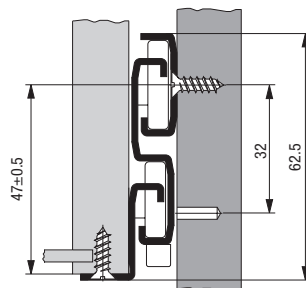

Illustration of function of impact absorbing stops and non-removable overrun safety-clip

<b>NOTE:</b>
--------------

- ▶ compatible with regular-extension drawer slides FR 2021, FR 2022 and FR 2026 in the 32 mm system

\*DuPont (TM) Delrin®

Moving down one 32 mm hole-spacing enables instant conversion to a regular-extension. See FR 2021.

FR6500

FR2021

12 mm is the actual size of the slide. Allow 12.7 mm (0.5 in.) for clearance

See following page for dimensions chart.

\*Has a removable overrun clip

chart continues below ▾

Length L	N	O	P	Q	R	S	T	U	V	Weight	Order No.	Order No.	Order No.
mm in	mm in	mm in	mm in	mm in	mm in	mm in	mm in	mm in	mm in	kg lbs	white	black	silver
200 7.87	163 6.42									0.79 1.74	1200	*	1400
250 9.84	227 8.94									0.97 2.14	1201	*	1401
300 11.81			227 8.94					259 10.20		1.18 2.60	1145	*	1402
350 13.79	291 11.46		227 8.94					259 10.20		1.36 3.00	1146	94401	1403
400 15.75	291 11.46		227 8.94					259 10.20		1.54 3.40	1147	94402	1404
450 17.72	291 11.46		387 15.24	410 16.14				419 16.50		1.73 3.81	1148	94481	1405
500 19.69	291 11.46	442 17.40	419 16.50	474 18.66	483 19.02			451 17.76		1.94 4.28	1149	94770	1406
550 21.65	291 11.46	506 19.92	483 19.02	538 21.18				515 20.28		2.11 4.62	1150	*	1407
600 23.62	291 11.46	506 19.92	483 19.02	538 21.18	547 21.54			515 20.28		2.29 5.05	1151	*	1408
650 25.59	291 11.46	506 19.92	483 19.02	538 21.18	547 21.54			515 20.28		2.48 5.50	1152	94660	1409
700 27.56	291 11.46	506 19.92	483 19.02	538 21.18	547 21.54			515 20.28		2.67 5.99	1261	*	1410
750 29.53	291 11.46	506 19.92	515 20.28	538 21.18	547 21.54	675 26.57	698 27.48	707 27.83	730 28.74	2.85 6.30	1154	*	1411
800 31.50	291 11.46	506 19.92	515 20.28	538 21.18	547 21.54	739 29.09	762 30.00	771 30.35		3.05 6.72	1263	*	1412