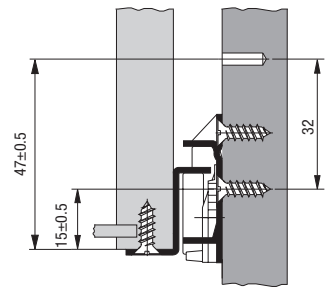

Illustration of function of impact absorbing stops and non-removable overrun safety-clip

<b>NOTE:</b>
--------------

- ▶ compatible with regular-extension drawer slides FR 2021, FR 2022 and FR 2026 in the 32 mm system

\*DuPont (TM) Delrin®

Moving down one 32 mm hole-spacing enables instant conversion to a regular-extension. See FR 2021.

FR6500

FR2021

12 mm is the actual size of the slide. Allow 12.7 mm (0.5 in.) for clearance

See following page for dimensions chart.

\*Has a removable overrun clip

chart continues below ▾

Length L	N	O	P	Q	R	S	T	U	V	Weight	Order No.	Order No.	Order No.
mm in	mm in	mm in	mm in	mm in	mm in	mm in	mm in	mm in	mm in	kg lbs	white	black	silver
200 7.87	163 6.42									0.79 1.74	1200	*	1400
250 9.84	227 8.94									0.97 2.14	1201	*	1401
300 11.81			227 8.94					259 10.20		1.18 2.60	1145	*	1402
350 13.79	291 11.46		227 8.94					259 10.20		1.36 3.00	1146	94401	1403
400 15.75	291 11.46		227 8.94					259 10.20		1.54 3.40	1147	94402	1404
450 17.72	291 11.46		387 15.24	410 16.14				419 16.50		1.73 3.81	1148	94481	1405
500 19.69	291 11.46	442 17.40	419 16.50	474 18.66	483 19.02			451 17.76		1.94 4.28	1149	94770	1406
550 21.65	291 11.46	506 19.92	483 19.02	538 21.18				515 20.28		2.11 4.62	1150	*	1407
600 23.62	291 11.46	506 19.92	483 19.02	538 21.18	547 21.54			515 20.28		2.29 5.05	1151	*	1408
650 25.59	291 11.46	506 19.92	483 19.02	538 21.18	547 21.54			515 20.28		2.48 5.50	1152	94660	1409
700 27.56	291 11.46	506 19.92	483 19.02	538 21.18	547 21.54			515 20.28		2.67 5.99	1261	*	1410
750 29.53	291 11.46	506 19.92	515 20.28	538 21.18	547 21.54	675 26.57	698 27.48	707 27.83	730 28.74	2.85 6.30	1154	*	1411
800 31.50	291 11.46	506 19.92	515 20.28	538 21.18	547 21.54	739 29.09	762 30.00	771 30.35		3.05 6.72	1263	*	1412