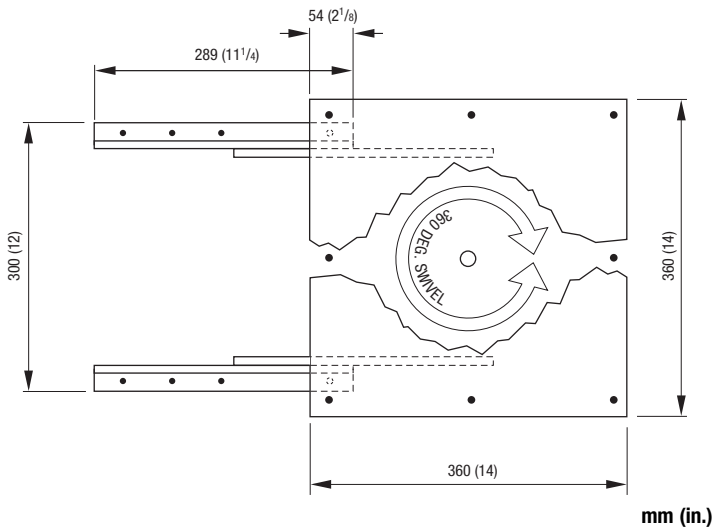

# FR 805

<b>SLIDE TYPE:</b>	Regular-Extension TV Swivel platform rotates 360°
<b>MOUNTING:</b>	Floor Mount

<b>DIMENSIONS:</b>	Width <b>360 mm (14.17 in.)</b>
	Depth <b>360 mm (14.17 in.)</b>
	Height <b>57 mm (2.24 in.)</b>
<b>LOAD CAPACITY:</b>	dynamic up to <b>68 kg (150 lbs.)</b>

**MATERIAL:** cold rolled steel

**FEATURES:** steel ball bearings

- SPECIFICATIONS:**
- ▶ FR 805 Regular-extension TV swivel with platform that rotates 360 degrees
  - ▶ precision ball bearing drawer slide provides smooth and quiet operation
  - ▶ rubber bumpers at front and back end stops
  - ▶ platform mounted on nylon glides for ease of rotation
  - ▶ max. recommended TV size: 27 in. diagonal

**MOUNTING SUGGESTION:**

- ▶ fastened with screws, use all screw holes

**NOTES:**

- ▶ for the full-extension version see FR 810

Platform Dimensions	Width		Depth		Height		Travel		Weight		Order No. brown
	mm	in	mm	in	mm	in	mm	in	kg	lbs	
	360	14.17	360	14.17	57	2.24	235	9.25	*		91015
Packing Unit: 1 piece per box with mounting instructions											* on request