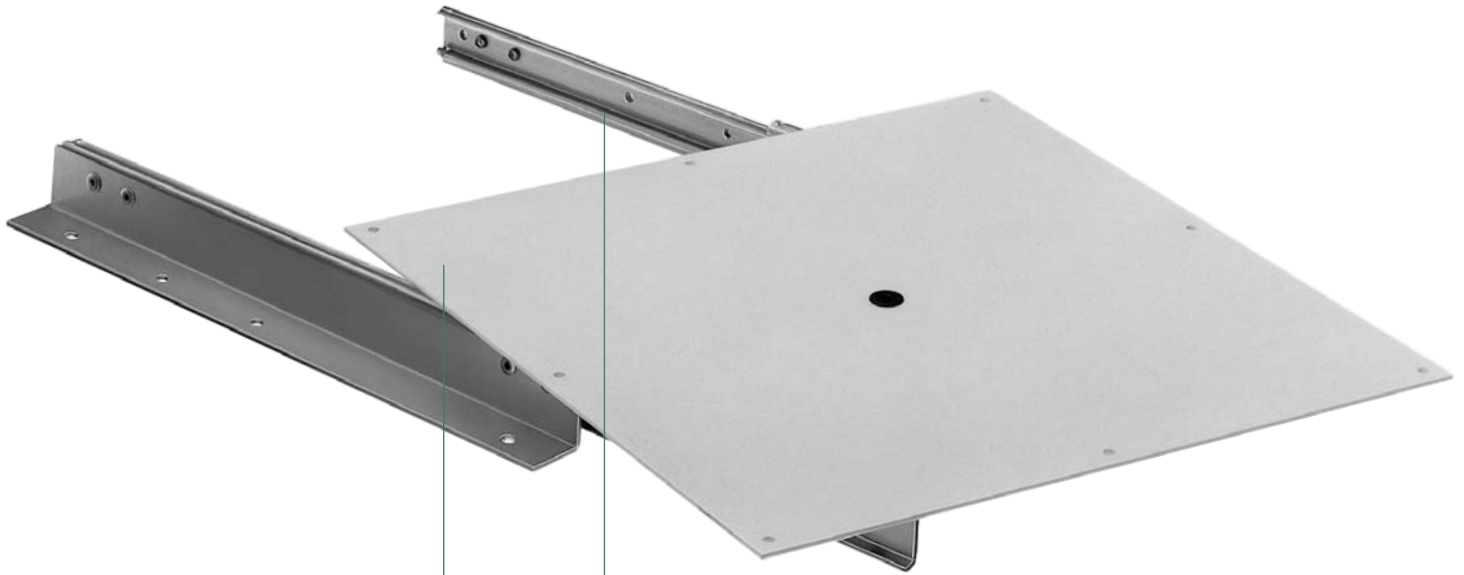

# FR 805

<b>SLIDE TYPE:</b>	Regular-Extension TV Swivel platform rotates 360°
<b>MOUNTING:</b>	Floor Mount

<b>DIMENSIONS:</b>	Width <b>360 mm (14.17 in.)</b>
	Depth <b>360 mm (14.17 in.)</b>
	Height <b>57 mm (2.24 in.)</b>
<b>LOAD CAPACITY:</b>	dynamic up to <b>68 kg (150 lbs.)</b>

**MATERIAL:** cold rolled steel

**FEATURES:** steel ball bearings

- SPECIFICATIONS:**
- ▶ FR 805 Regular-extension TV swivel with platform that rotates 360 degrees
  - ▶ precision ball bearing drawer slide provides smooth and quiet operation
  - ▶ rubber bumpers at front and back end stops
  - ▶ platform mounted on nylon glides for ease of rotation
  - ▶ max. recommended TV size: 27 in. diagonal

**MOUNTING SUGGESTION:**

- ▶ fastened with screws, use all screw holes

**NOTES:**

- ▶ for the full-extension version see FR 810

Platform Dimensions	Width		Depth		Height		Travel		Weight		Order No. brown
	mm	in	mm	in	mm	in	mm	in	kg	lbs	
	360	14.17	360	14.17	57	2.24	235	9.25	*		91015
Packing Unit: 1 piece per box with mounting instructions											* on request