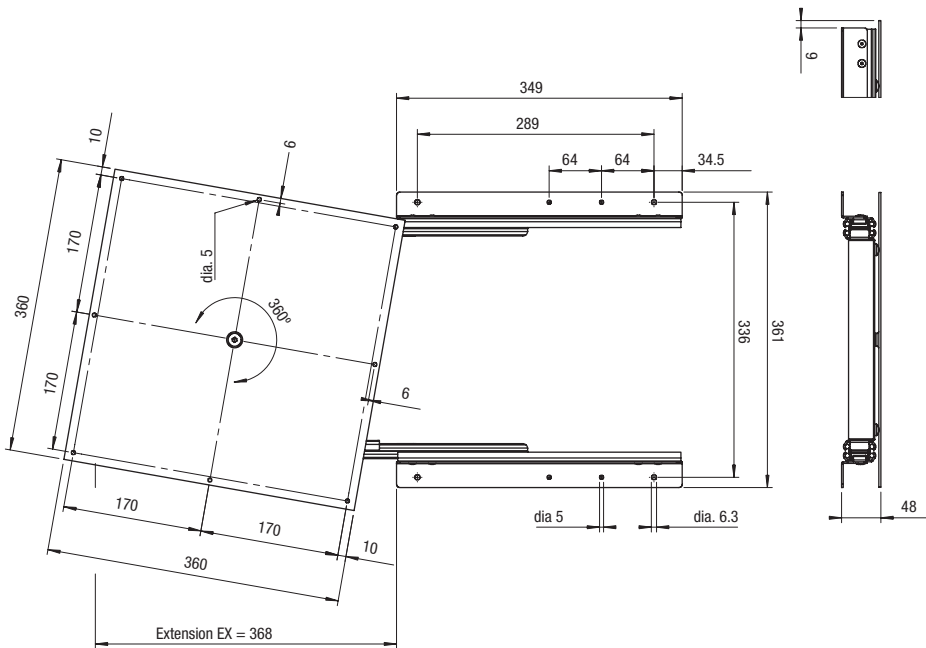

# FR 810

<b>SLIDE TYPE:</b>	Full-Extension TV swivel platform rotates 360°
<b>MOUNTING:</b>	Floor Mount

<b>DIMENSIONS:</b>	Width <b>360 mm (14.17 in.)</b> Depth <b>360 mm (14.17 in.)</b> Height <b>48 mm (1.9 in.)</b>
<b>LOAD CAPACITY:</b>	dynamic up to <b>68 kg (150 lbs.)</b>

<b>MATERIAL:</b>	steel, platform and drawer slide zinc plated
------------------	---

<b>FEATURES:</b>	linear steel ball bearings
------------------	----------------------------

<b>SPECIFICATIONS:</b>	<ul style="list-style-type: none"> <li>▶ full-extension TV Swivel with 10 mm over-extension</li> <li>▶ precision linear ball bearing drawer slide provides smooth, quiet operation</li> <li>▶ platform on plastic glides for easy rotation</li> </ul>
------------------------	---

<b>MOUNTING SUGGESTION:</b>	▶ fastened with screws, use all screw holes
-----------------------------	---

<b>NOTES:</b>	▶ for the regular-extension version see FR 805
---------------	--

Platform Dimensions	Width		Depth		Height		Travel		Weight		Order No.
	mm	in	mm	in	mm	in	mm	in	kg	lbs	
	360	14.17	360	14.17	48	1.9	368	14.49	6.5	14.33	5008

Packing Unit: **1 pc. per box with mounting instructions**