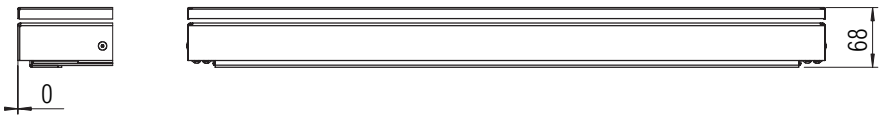

# FR 825

**SLIDE TYPE:** Full-extension TV swivel, platform rotatable 360°

**MEASURES:** Depth 370 mm, Width 723 mm  
Height 68 mm

**LOAD CAPACITY:** dynamic up to 60 kg

**MATERIAL:** steel, platform: powder coated, ball bearings: bright galvanized

**FEATURES:** linear steel ball bearings

**SPECIFICATIONS:**

- ▶ full-extension TV Swivel with 10 mm over-extension
- ▶ precision linear ball bearing drawer slide provides smooth, quiet operation
- ▶ soft stop
- ▶ platform on plastic glides for easy rotation

**MOUNTING SUGGESTION:**

- ▶ fastened with screws, use all screw holes

Platform Size Depth x Width (mm)	EX mm	Weight kg	Order No. brown	Order No. black	Order No. aluminium
370 x 723	368	15,20	▶ 5026	▶ 91014	▶ 5027