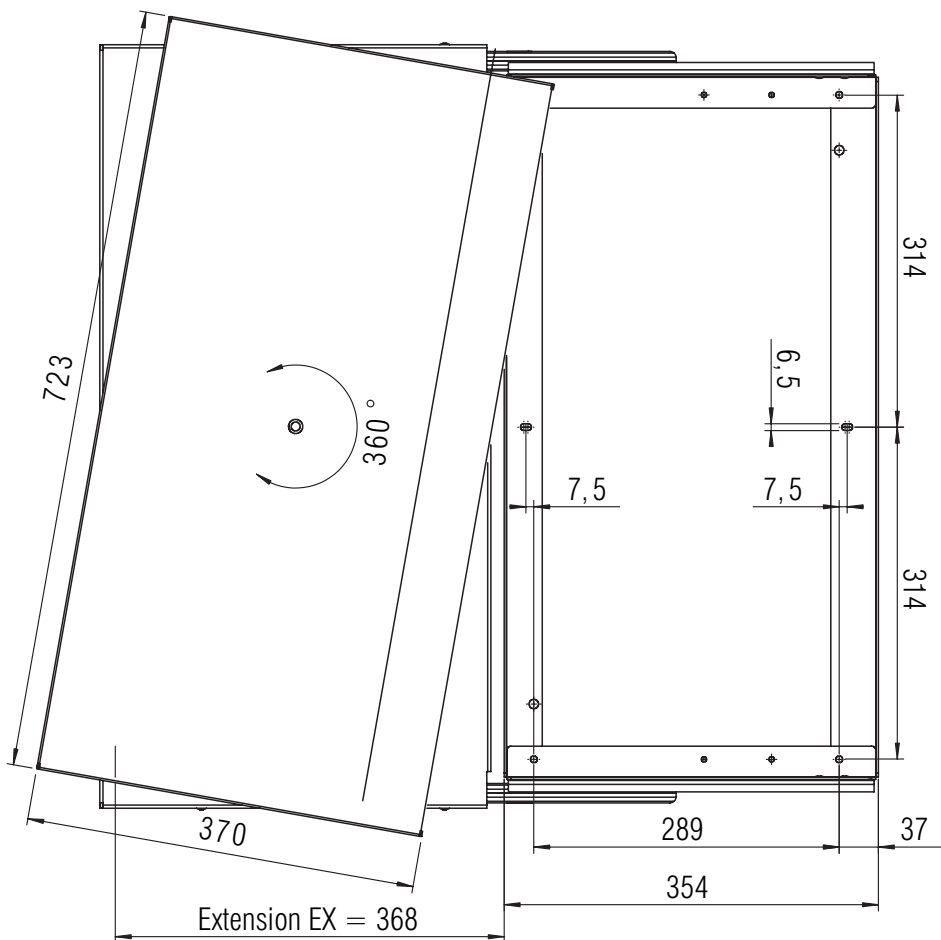

# FR 825

**SLIDE TYPE:** Full-extension TV swivel, platform rotatable 360°

**MEASURES:** Depth 370 mm, Width 723 mm  
Height 68 mm

**LOAD CAPACITY:** dynamic up to 60 kg

**MATERIAL:** steel, platform: powder coated, ball bearings: bright galvanized

**FEATURES:** linear steel ball bearings

**SPECIFICATIONS:**

- ▶ full-extension TV Swivel with 10 mm over-extension
- ▶ precision linear ball bearing drawer slide provides smooth, quiet operation
- ▶ soft stop
- ▶ platform on plastic glides for easy rotation

**MOUNTING SUGGESTION:**

- ▶ fastened with screws, use all screw holes

Platform Size Depth x Width (mm)	EX mm	Weight kg	Order No. brown	Order No. black	Order No. aluminium
370 x 723	368	15,20	▶ 5026	▶ 91014	▶ 5027