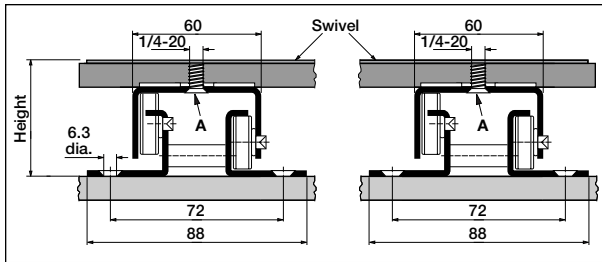

FR 850, FR 855, FR 865, FR 870

Regular-Extension Heavy-Duty TV Swivel

Material: Slides: Cold rolled steel
Swivel: Aluminum

Bearing Material: Slides: High-impact Delrin rollers
Swivels: Ballbearing

Load capacity: Dynamic up to 450lbs.

Colors: Slides: Black
Swivel: Anodized

Features

- ⇨ A unique and versatile TV-Swivel System with a high load capacity
- ⇨ Allows many platform designs and configurations
- ⇨ Gravity stay-close and roll-back prevention
- ⇨ Extremely smooth running qualities even with high loads
- ⇨ On request we can custom make lengths of slides up to 1050mm (42in.) and a swivel with 750mm (30in.) diameter

To order please specify item number.

| Item Number | Description | Slide Length mm/in. | Extension Loss mm/in. | Swivel Diameter mm/in. | Height mm/in. |
|-------------|-------------|---------------------|-----------------------|------------------------|---------------|
| 70027 | FR850 | 500/20 | 140/5.5 | 450/18 | 59/2.33 |
| 70028 | FR855 | 550/22 | 140/5.5 | 450/18 | 59/2.33 |
| 70029 | FR865 | 650/26 | 140/5.5 | 600/24 | 61/2.40 |
| 70030 | FR870 | 700/28 | 140/5.5 | 600/24 | 61/2.40 |

Packing: 1 set per box, 2 slides and 1 swivel with mounting hardware and instructions