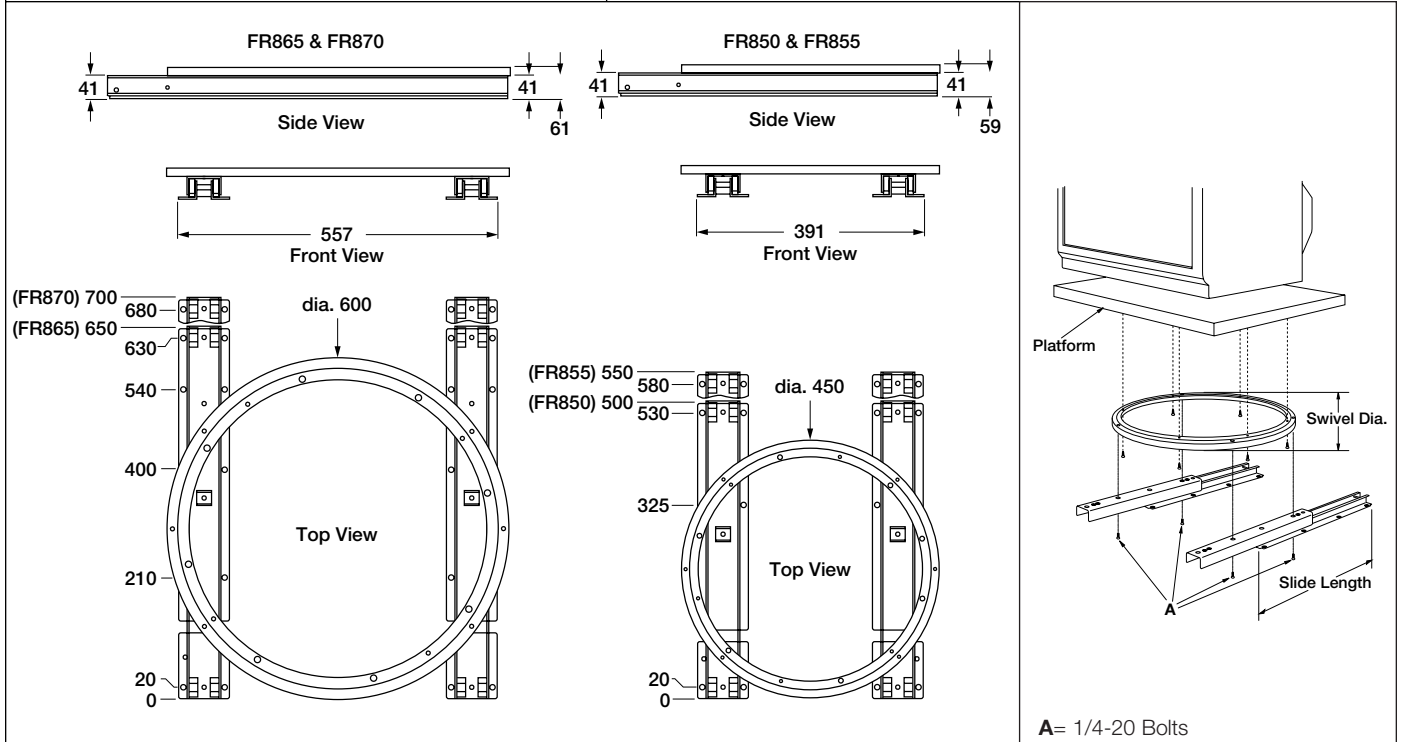

FR 850, FR 855, FR 865, FR 870

Regular-Extension Heavy-Duty TV Swivel

Material: Slides: Cold rolled steel
Swivel: Aluminum

Bearing Material: Slides: High-impact Delrin rollers
Swivels: Ballbearing

Load capacity: Dynamic up to 450lbs.

Colors: Slides: Black
Swivel: Anodized

Features

- ⇨ A unique and versatile TV-Swivel System with a high load capacity
- ⇨ Allows many platform designs and configurations
- ⇨ Gravity stay-close and roll-back prevention
- ⇨ Extremely smooth running qualities even with high loads
- ⇨ On request we can custom make lengths of slides up to 1050mm (42in.) and a swivel with 750mm (30in.) diameter

To order please specify item number.

| Item Number | Description | Slide Length mm/in. | Extension Loss mm/in. | Swivel Diameter mm/in. | Height mm/in. |
|-------------|-------------|---------------------|-----------------------|------------------------|---------------|
| 70027 | FR850 | 500/20 | 140/5.5 | 450/18 | 59/2.33 |
| 70028 | FR855 | 550/22 | 140/5.5 | 450/18 | 59/2.33 |
| 70029 | FR865 | 650/26 | 140/5.5 | 600/24 | 61/2.40 |
| 70030 | FR870 | 700/28 | 140/5.5 | 600/24 | 61/2.40 |

Packing: 1 set per box, 2 slides and 1 swivel with mounting hardware and instructions