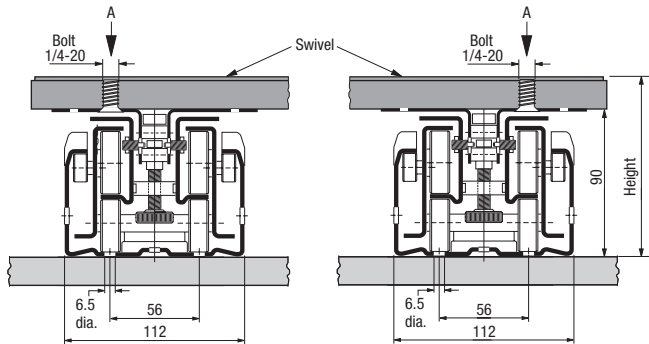

# FR 874 FR 876

<b>SLIDE TYPE:</b>	<b>Progressive-action Full-Extension Heavy-Duty TV Swivel platform rotates 360°</b>
<b>MOUNTING:</b>	Floor Mount

<b>LOAD CAPACITY:</b>	dynamic up to <b>400 kg (900 lbs.)</b>
-----------------------	--

<b>MATERIAL:</b>	slide: cold rolled steel, powder coated swivel: aluminum, anodized
------------------	---

<b>FEATURES:</b>	slide: high impact Delrin rollers swivel: ball bearings
------------------	--

<b>SPECIFICATIONS:</b>
<ul style="list-style-type: none"> <li>▶ the TV-Swivel with the highest load rating in the industry</li> <li>▶ the integrated progressive-action movement optimizes the running qualities to its fullest</li> <li>▶ zero deflection thru patented inner profiles</li> <li>▶ on request we can custom make lengths of slides up to 1100 mm (44in.) and a swivel with 750 mm (30in.) diameter</li> <li>▶ special adapter for front mounting</li> </ul>

<b>MOUNTING SUGGESTION:</b>
▶ fastened with bolts, use all bolt holes

<b>OPTION:</b>
▶ NEW Easy close system available

Description	Slide Length		Extension Loss		Swivel Diameter		Height		Weight kg lbs	Order No. silver
	mm	inch	mm	inch	mm	inch	mm	inch		
FR 874	450	17.72	16	0.63	442	17.40	106	4.16	*	70025
FR 876	600	22.64	12	0.47	600	23.62	109	4.29	*	70026