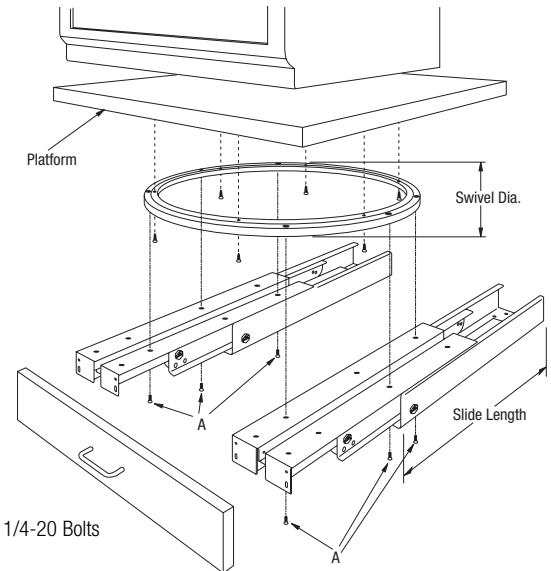

# FR 874 FR 876

<b>SLIDE TYPE:</b>	<b>Progressive-action Full-Extension Heavy-Duty TV Swivel platform rotates 360°</b>
<b>MOUNTING:</b>	Floor Mount

<b>LOAD CAPACITY:</b>	dynamic up to <b>400 kg (900 lbs.)</b>
-----------------------	--

<b>MATERIAL:</b>	slide: cold rolled steel, powder coated swivel: aluminum, anodized
------------------	---

<b>FEATURES:</b>	slide: high impact Delrin rollers swivel: ball bearings
------------------	--

<b>SPECIFICATIONS:</b>
<ul style="list-style-type: none"> <li>▶ the TV-Swivel with the highest load rating in the industry</li> <li>▶ the integrated progressive-action movement optimizes the running qualities to its fullest</li> <li>▶ zero deflection thru patented inner profiles</li> <li>▶ on request we can custom make lengths of slides up to 1100 mm (44in.) and a swivel with 750 mm (30in.) diameter</li> <li>▶ special adapter for front mounting</li> </ul>

<b>MOUNTING SUGGESTION:</b>
▶ fastened with bolts, use all bolt holes

<b>OPTION:</b>
▶ NEW Easy close system available

Description	Slide Length		Extension Loss		Swivel Diameter		Height		Weight kg lbs	Order No. silver
	mm	inch	mm	inch	mm	inch	mm	inch		
FR 874	450	17.72	16	0.63	442	17.40	106	4.16	*	70025
FR 876	600	22.64	12	0.47	600	23.62	109	4.29	*	70026