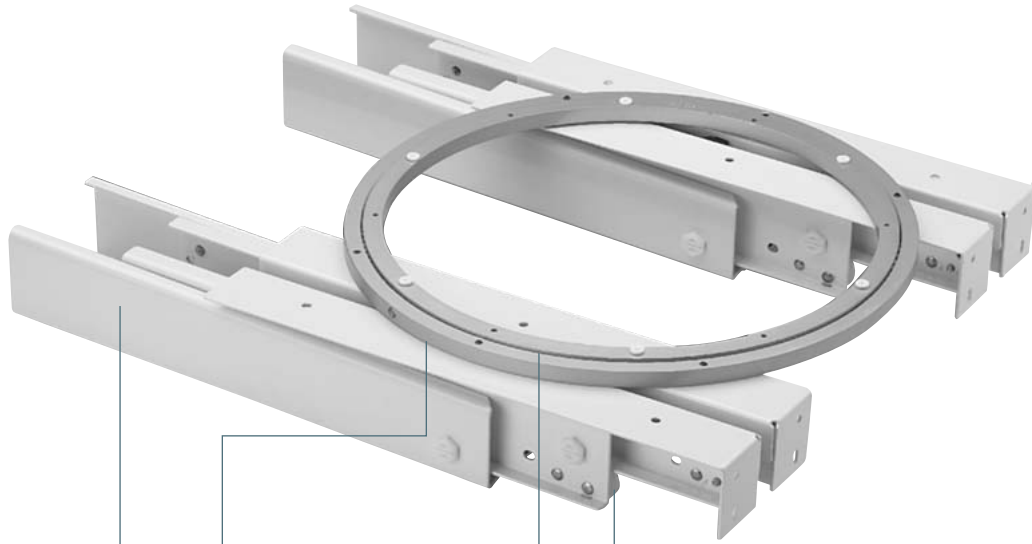

# FR 874 FR 876

<b>SLIDE TYPE:</b>	<b>Progressive-action Full-Extension Heavy-Duty TV Swivel platform rotates 360°</b>
<b>MOUNTING:</b>	Floor Mount

<b>LOAD CAPACITY:</b>	dynamic up to <b>400 kg (900 lbs.)</b>
-----------------------	--

<b>MATERIAL:</b>	slide: cold rolled steel, powder coated swivel: aluminum, anodized
------------------	---

<b>FEATURES:</b>	slide: high impact Delrin rollers swivel: ball bearings
------------------	--

<b>SPECIFICATIONS:</b>
<ul style="list-style-type: none"> <li>▶ the TV-Swivel with the highest load rating in the industry</li> <li>▶ the integrated progressive-action movement optimizes the running qualities to its fullest</li> <li>▶ zero deflection thru patented inner profiles</li> <li>▶ on request we can custom make lengths of slides up to 1100 mm (44in.) and a swivel with 750 mm (30in.) diameter</li> <li>▶ special adapter for front mounting</li> </ul>

<b>MOUNTING SUGGESTION:</b>
▶ fastened with bolts, use all bolt holes

<b>OPTION:</b>
▶ NEW Easy close system available

Description	Slide Length		Extension Loss		Swivel Diameter		Height		Weight kg lbs	Order No. silver
	mm	inch	mm	inch	mm	inch	mm	inch		
FR 874	450	17.72	16	0.63	442	17.40	106	4.16	*	70025
FR 876	600	22.64	12	0.47	600	23.62	109	4.29	*	70026