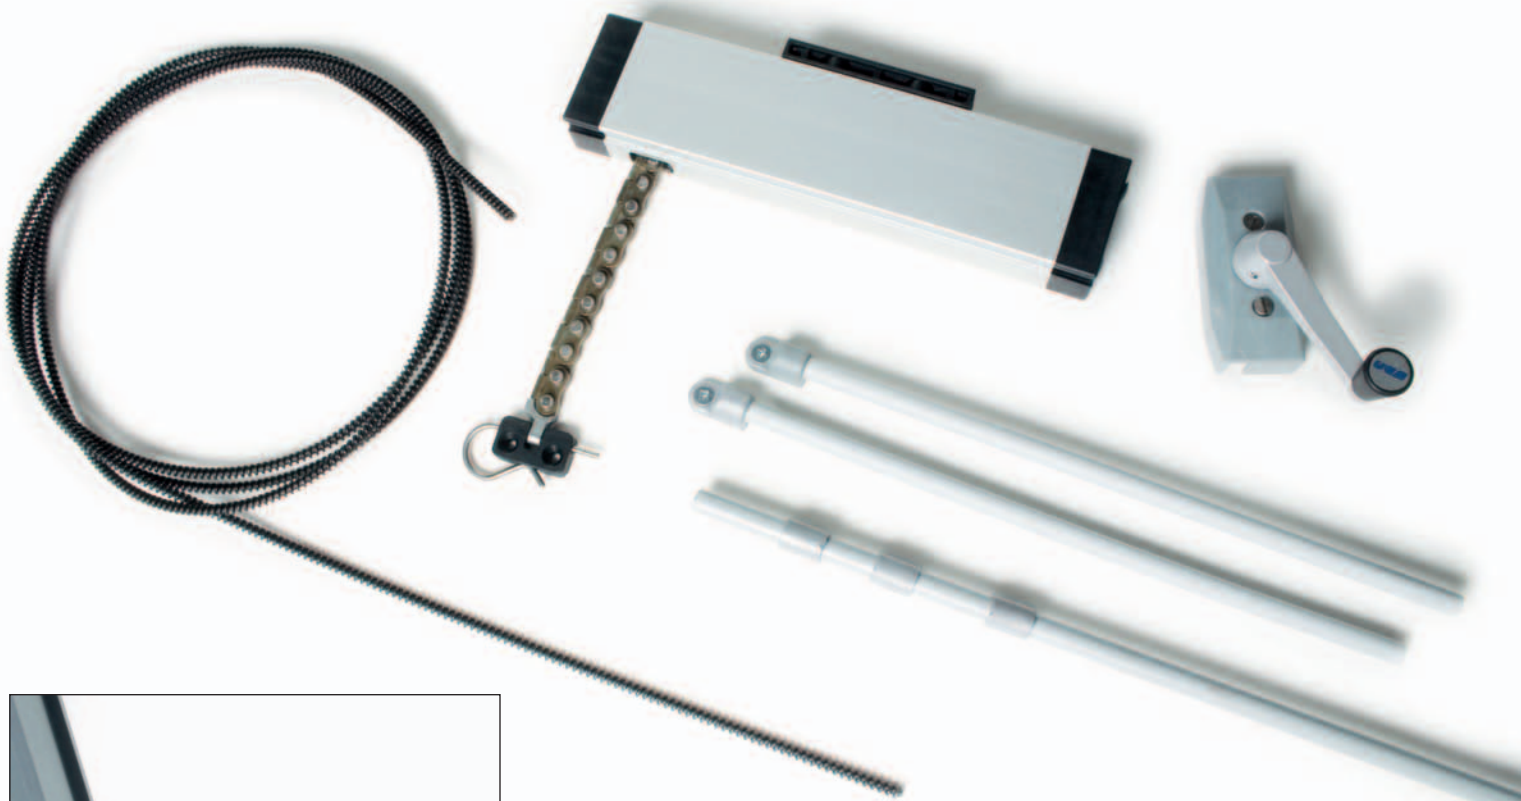

KIT for top single hinged windows

mec line

- Suitable for top hinged windows with less than 1,5 m width.
- Maximum opening: 250 mm; the kit is provided with two already cut spent travel tube.
- The conduit is supplied in 3 m pieces.
- Available version: 3 m.
- Suitable for bottom hinged windows adding the bracket part No. 37616T.

⚠ The instructions for a safe installation are included in the section "SECURITY WARNINGS".

PART No.	White	36715U
	Black	37642Y
	Grey	40138H

Items contained into the KIT

Pos.	Description	Quantity
1	Flat operator	1
2	Chain opener	1
3	Cable	3 m
4	Conduit	3 m
5	Saddle	3
6	Lock spring	2
7	End plug	2
8	Spent travel tube	2